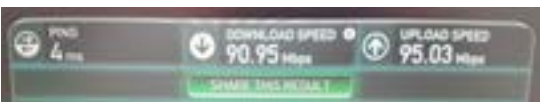

Given that the installation was in the center of the city of Zagreb, RF noise was a challenge. The ePMP system has a built-in spectrum analyzer and helped Root Media identify a clear frequency for operation. After testing a number of operation modes, they selected a mode optimized for point-to-point configurations, which provided the best isolation from ambient noise.

Results

THE 15 EMPLOYEES OF THE VIDEO PRODUCTION COMPANY

were thrilled when they saw the speed of the connection. The ePMP modules were delivering more than 90 Mbps simultaneously in both directions, and latency was below 3 milliseconds. Video conferences were clear, and they could quickly send their multi-terabyte video files.

“Right away, the employees were pleased with video conferencing, FTP, and web browsing,” says Simon. “The managers of the video production company knew the ePMP solution was cost competitive, and they determined that they have saved thousands of euros compared with what they would have paid for a solution from the local telephone service provider. For us at Root Media, the link has been up for three months without a problem of any kind – the link is solid. This solution is a win for everyone.”

High-speed connectivity