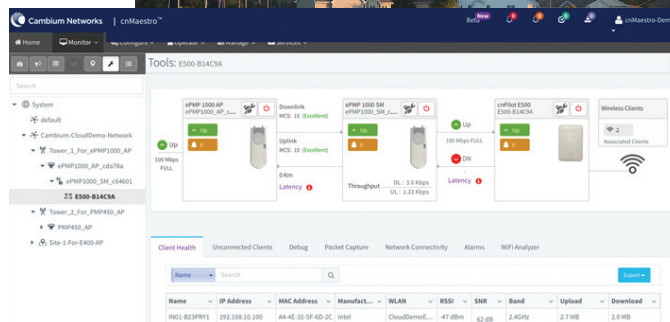

AFFORDABLE ACCESS WITH NO ADD-ON COSTS

	Cambium cnPilot APs	Most Other Vendors
Cloud Management	Included	Annual Cost
Access Point Licenses	Included	Additional Cost

cnPILOT™ E400 INDOOR WIFI

- Dual Band Radios, 802.11ac.
- Enterprise Security, Roaming.
- Built-in Guest Portal.
- Data-traffic access controls.

cnPILOT™ E500 OUTDOOR WIFI

- WLAN access by time schedule.
- Wireless mesh support.
- Best in class performance and capacity: 256 clients, 16 WLANs.

cnMAESTRO™ NETWORK MANAGER

- Cloud-based or on-premises platform.
- Configure and manage numerous network devices easily.
- Operate your network centrally with powerful workflows on firmware management, device events and alarms, and historical view of statistics.
- Monitor the whole network remotely with powerful troubleshooting tools.
- Services such as guest portal, social login and voucher-based access.