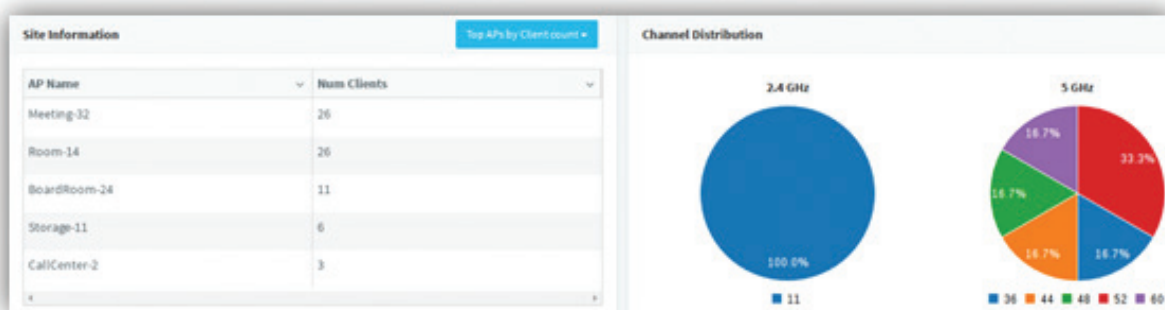

Our **cnMaestro™** network manager empowers administrators to easily set up and control their WiFi Network, while providing insights into network utilization and user experience.

- ✓ **Flexible Management:** Cloud-based or On-Premises controller.
- ✓ **Secure, Reliable:** Enterprise security; remote troubleshooting tools.
- ✓ **Built-in Guest Portal:** No additional hardware needed.
- ✓ **Data Traffic Control:** Regulate access per school policies.
- ✓ **Scheduled WLAN Access:** Coordinate with school hours.
- ✓ **In-building & Outdoor Coverage:** Indoor and outdoor mesh.