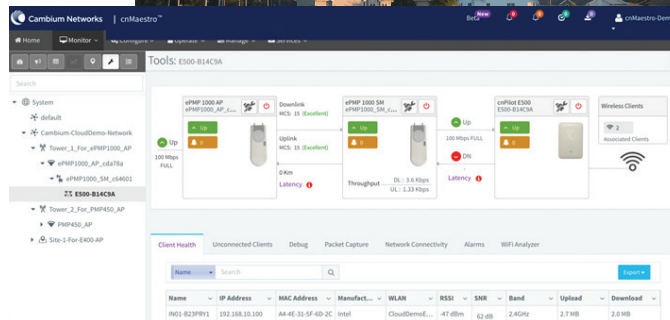

cnMAESTRO™ NETWORK MANAGER

- Cloud-based or on-premises platform.
- Monitor the network from a single pane of glass for WiFi and backhaul products.
- Configure and manage numerous network devices easily.
- Operate your network centrally with powerful workflows on firmware management, device events and alarms, and historical view of statistics.
- Services such as guest access hotspots, social login and voucher-based access.