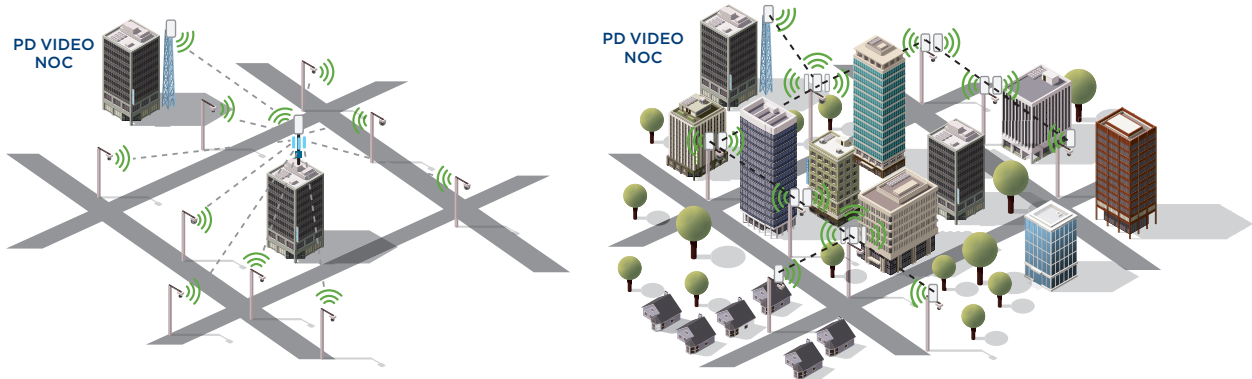

FLEXIBLE ARCHITECTURE

Cambium PMP and PTP solutions provide flexible design options, with products supporting Hub and Spoke or Linear architecture to support all types of deployment scenarios.