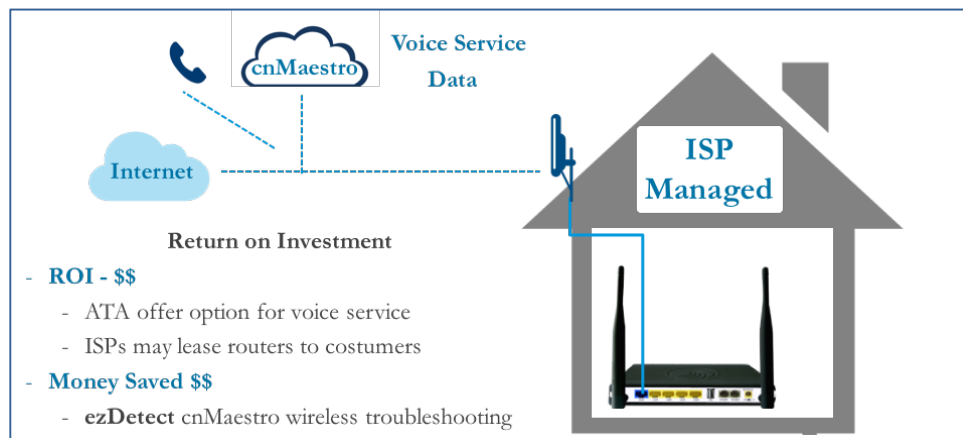

R190 Series: R190V, R190W

Single band 802.11n routers with ATA

R200 Series: R200, R200P

Single band 802.11n routers with ATA
and/or Cambium PoE options

R201 Series: R201, R201P, R201W

Dual band 802.11ac routers with ATA
and/or Cambium PoE options

- ▶ The ISP managed home router solution with Cambium's wireless backhaul for backend connectivity

The cnPilot R series Home & Small Business ISP managed routers are available through authorized Cambium distributors