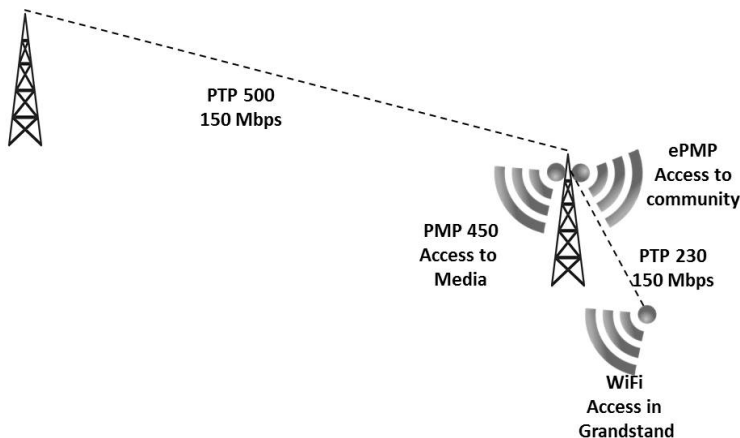

Overview

Sporting events are of interest around the world. People expect to be able to follow their team by streaming video and via social media. Wireless broadband provides connectivity that can be deployed to any location on short notice. Cambium Networks provides the reliability and performance required so that every viewer has the opportunity to watch wickets fall and catches being taken.

When the Ashes Chairman's XI cricket match with England competing against Australia was scheduled to be held in Alice Springs, Australia, it was vitally important to connect this remote location so that the rest of the world could watch the event live. Alice Springs, known as "Alice" is located in the exact center of Australia. The arid location has a population of 24,000 and is known as the "Red Centre" because it is surrounded by deserts.

Broadband had to be brought in over the desert to provide connectivity for broadcasting the cricket match. Once established, the connectivity would remain in place to support residential connectivity, business e-commerce and grow tourism for Alice.