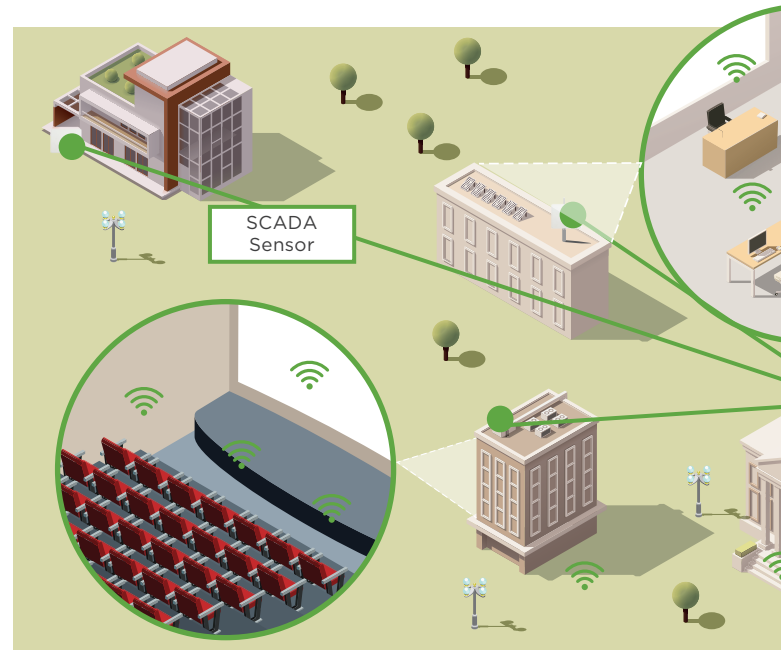

EVERYTHING ON CAMPUS STOPS WHEN CONNECTIVITY

IS DOWN. Classrooms, dormitories, research labs, auditoriums, and stadiums go dark. Every aspect of higher education depends on being connected, and wireless solutions from Cambium Networks provide affordable quality in end-to-end connectivity. Rapidly deploy the network you need at a fraction of the cost of leased lines or fiber build-outs. Connect events, people, and places with the reliable technology that provides the highest throughput at the lowest total cost.

Wireless broadband technology from Cambium Networks is designed to provide the spectral efficiency, coverage, and capacity to offer consistently reliable wireless connectivity for remote buildings, indoor and outdoor Wi-Fi access, events, and monitoring of facilities.

Have confidence that your solution will perform. Manage the entire end-to-end network with our free cnMaestro™ cloud-based management system and have a bird's eye-view of performance.