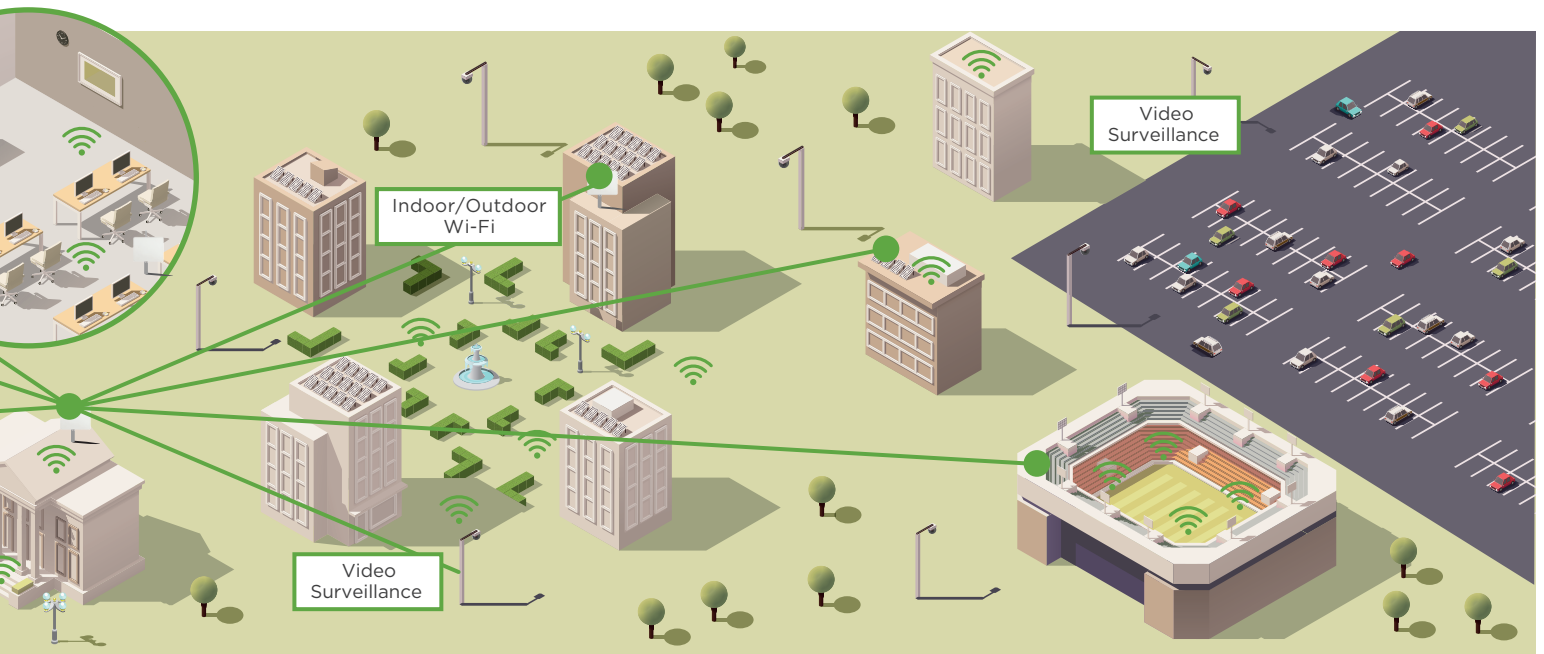

Proven Solutions

- **Enterprise-Class 802.11ac Wi-Fi Access Networks**
  - Indoor Wi-Fi networks
  - Outdoor hotspot and Wi-Fi networks
- **Wide-Area Narrowband Connectivity for SCADA Communications**
  - Available in 220, 450, 700, and 900 MHz licensed and unlicensed bands
- **Wide-Area Point-to-Multipoint Wireless Access**
  - Licensed and unlicensed wide area networks
  - Communications infrastructure for interoffice and video surveillance connectivity
- **Long Range Point-to-Point Wireless Backhaul**
  - Licensed microwave and unlicensed backhaul
- **Single Pane of Glass Network Management**
  - Bird's-eye view of field area network
  - Rapid on-boarding and provisioning of new nodes
  - End-to-end performance and fault management
  - Centralized firmware and software management

The Cambium Difference

- **Total Cost of Ownership** – Minimize the total cost of network ownership with one IP-based wireless network comprised of licensed and unlicensed backhaul and access components that can be rapidly deployed and perform reliably with minimum maintenance cost.
- **Sustainability** – Solutions designed to operate for years from a supplier with a proven track record of stability and sustainable product evolution.
- **Reliability** – Deploy wireless broadband with confidence that it will work right the first time and continue to work 24/7 over the long haul.
- **Spectral Efficiency** – Provide the highest amount of information transfer in the least amount of scarce spectrum with industry award winning throughput.
- **Scalability** – Connect up to thousands of individual locations with a synchronized network that enables RF frequencies to be re-used throughout the network to provide the highest level of connectivity in the least total amount of spectrum.