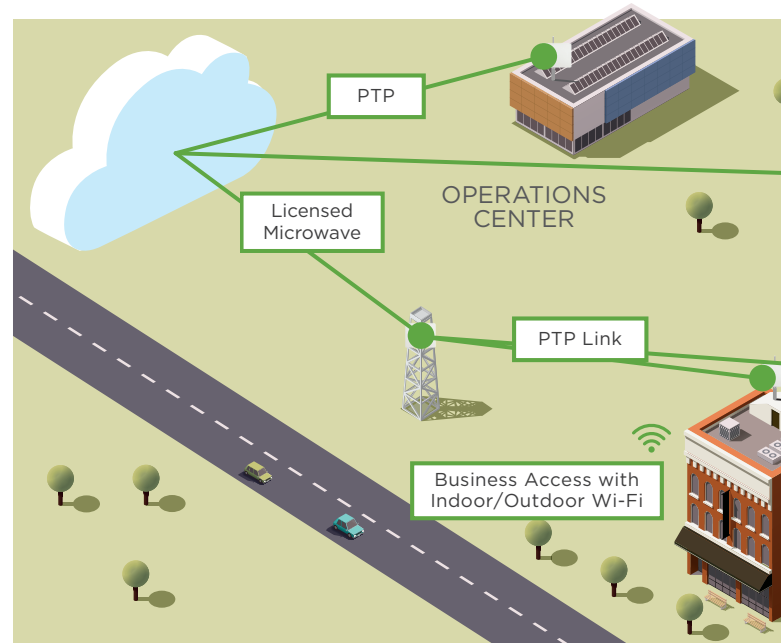

Wireless Connectivity Solutions for Rural Connectivity

BRIDGE THE DIGITAL DIVIDE. Broadband internet access is driving innovation, economic development, and enhanced entertainment. Although broadband access has expanded significantly in recent years, there are still millions in rural areas for whom a fast connection isn't available. This broadband gap has created market areas hungry for streaming entertainment, social media, and ecommerce.

In rural areas where home density is very low, trenching fiber or copper quickly turns into thousands of dollars per home passed. Cambium Networks' wireless solutions change the game. A single tower can provide service to a large area reducing the cost per home passed to dollars rather than thousands. Not only is the cost to build a network much lower than wireline deployment, the construction time is significantly less. Tower equipment can be installed in a matter of days reducing the amount of time between investment and revenue generation.

Applications include:

- Residential access
- Small business access
- Agriculture
- E-commerce
- Education
- Health Care
- Industrial IoT
- Government
- Video Surveillance

Proven Solutions

Long Range Point-to-Point Wireless Backhaul