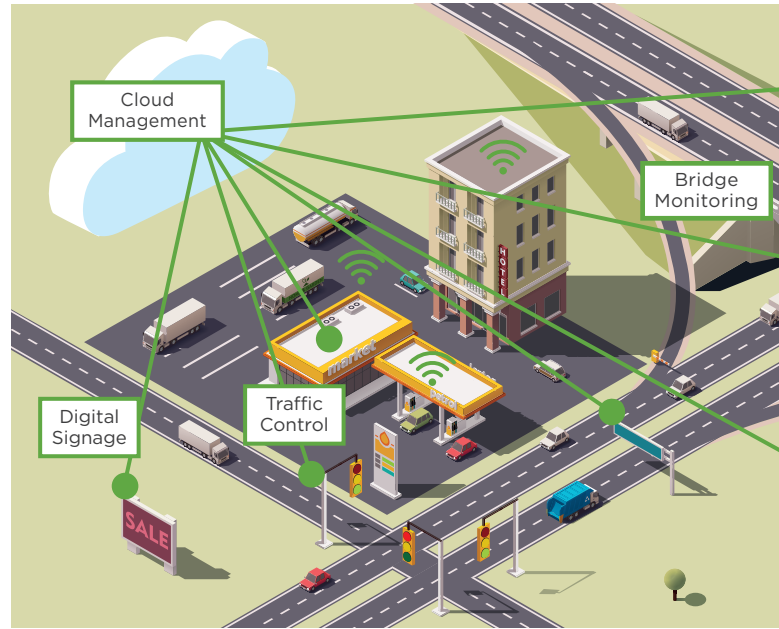

Wireless communications technology from Cambium Networks is proven to provide flexible, rapidly deployable solutions that support affordable IP connectivity in noisy and demanding environments. Agencies select wireless backhaul, multipoint distribution, and indoor and outdoor Wi-Fi connectivity for the confidence that their networks will work right the first time, continue to succeed over time, and in harsh seasonal conditions.

Applications:

- Driver alert signs
- Lane closures and control
- Red light monitoring
- Rail crossing safety
- Video surveillance/security
- Work site Wi-Fi hotspots

Cambium Networks Technology ensures outstanding traffic control connectivity

- Industry-leading GPS synched point-to-multipoint and point-to-point outdoor fixed wireless solutions to provide backhaul connectivity to individual or groups of Wi-Fi APs.
- Intelligent Filtering – automatically blocks out adjacent channel noise to improve signal quality
- Rugged Hardware – Outdoor IP 67 housings protect against rain, solar radiation, dust and temperature extremes
- Full license-free cloud or on-premise management monitoring, and Wi-Fi controller system along with smart-edge capability APs to ensure ease of provisioning, monitoring, and reliability as well as captive portal/splash page functionality.

Benefits:

Complete solutions – Cambium Networks provides end-to-end solutions including high capacity/high density cloud-managed and indoor & outdoor 802.11ac Wi-Fi access points, as well as fixed wireless backhaul solutions.

Highly configurable – Wireless networks can be designed to support a wide variety of applications all connected with one IP-based network.

Reliable – With millions of wireless broadband and Wi-Fi modules deployed around the world, Cambium Networks solutions are field proven to work in mission critical applications.

Rapidly deployable – Cambium Networks wireless infrastructure and Wi-Fi solutions can be installed, configured, and tuned up in a matter of hours.

Secure – The entire Cambium Networks portfolio of products conforms to the latest standards in network security, encryption, and protocols – ensuring data integrity for all users.