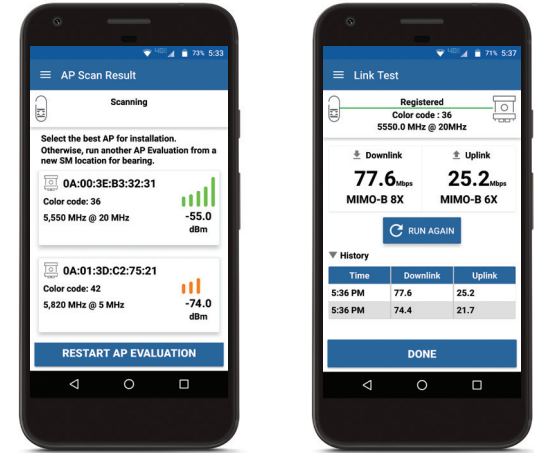

Increase the number of installs done right the first time, and increase customer satisfaction. Eliminate problems, and focus your manpower on connecting new subscribers as your network grows.

- Reduce installation time
- Increase performance with optimized aiming
- Automatically populate GPS lat/long on every subscriber
- Validate installations while on site
- Reduce repeat dispatches to correct alignment issues
- Increase customer satisfaction