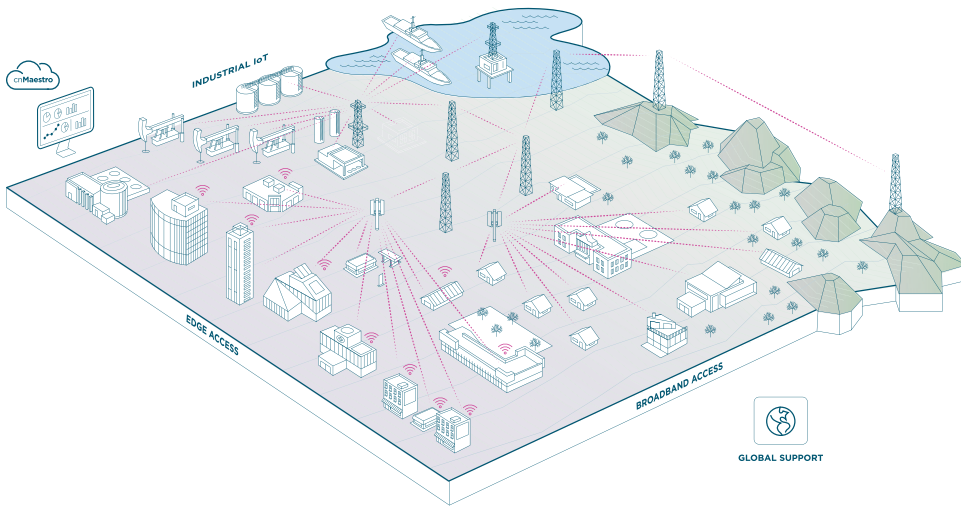

Why Monte dei Paschi di Siena Foundation chose Cambium Networks

- Cost effective connectivity
- High throughput
- High user capacity
- End-to-end cloud management

Sit Sistemi recommended the cnPilot enterprise Wi-Fi solutions from Cambium Networks, especially due to the excellent quality-price ratio, ease and speed of installation and ease of use and management, thanks to the use of the free cnMaestro™ cloud-based controller.

Therefore, 18 cnPilot e410 enterprise indoor access points were installed to completely cover the areas dedicated to the offices and the reception rooms of Palazzo Sansedoni.

Results

The network is used daily by about 30 employees and occasionally by guests of the MPS Foundation, which can even reach a few hundred people, guaranteeing internet browsing, e-mail and social network access.

The use of vouchers has also allowed a considerable simplification of the management of access to the network by the guests of the Foundation.

Francesco Barbagli, IT representative of the Monte dei Paschi di Siena Foundation, said: "We have achieved a marked improvement in the quality of the service compared to the previous network, to the satisfaction of both internal users and, above all, the guests of the Foundation."

Given the results, and given the high scalability of the implementation, the Wi-Fi coverage will be extended in the future even in areas not currently covered.