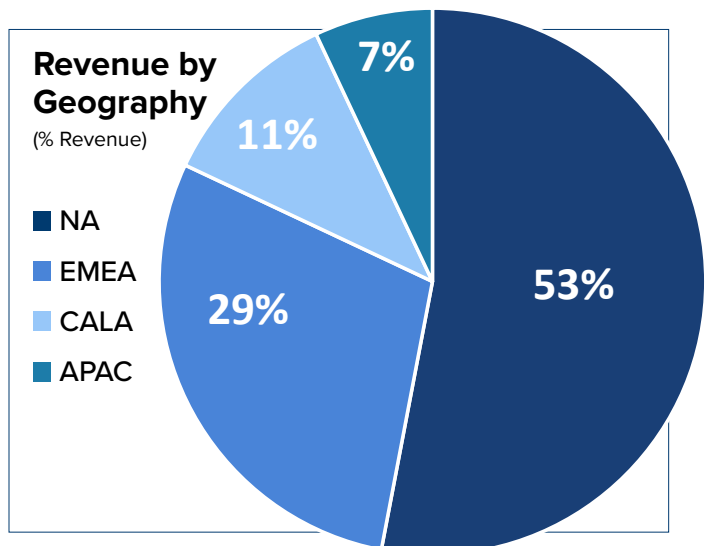

Historical Track Record of Growth

Quarterly Revenues ($mm)