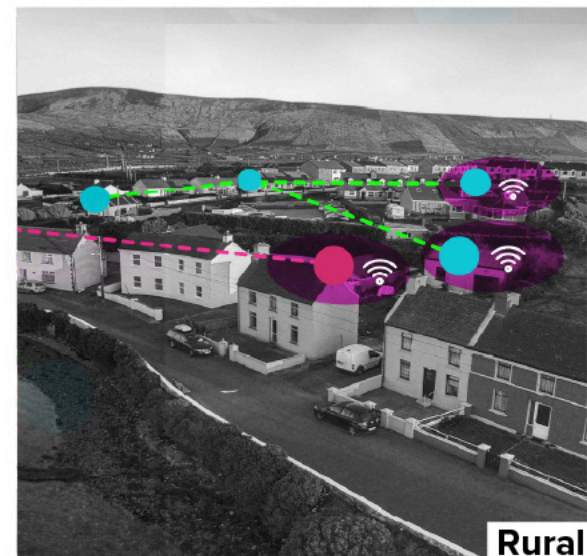

# Wireless Intelligent Edge Solutions

The intelligent edge is here now. Field proven in our Wi-Fi products, intelligent edge capabilities are built into our new wireless solutions and switches. Extend connectivity. Enhance security. Increase efficiency.

## Intelligent Edge Features

- Autonomous operation
- Controller-less provisioning
- Intelligent antennas
- Local authentication
- Resilience to loss of cloud
- Zero-touch provisioning

Campus

Rural