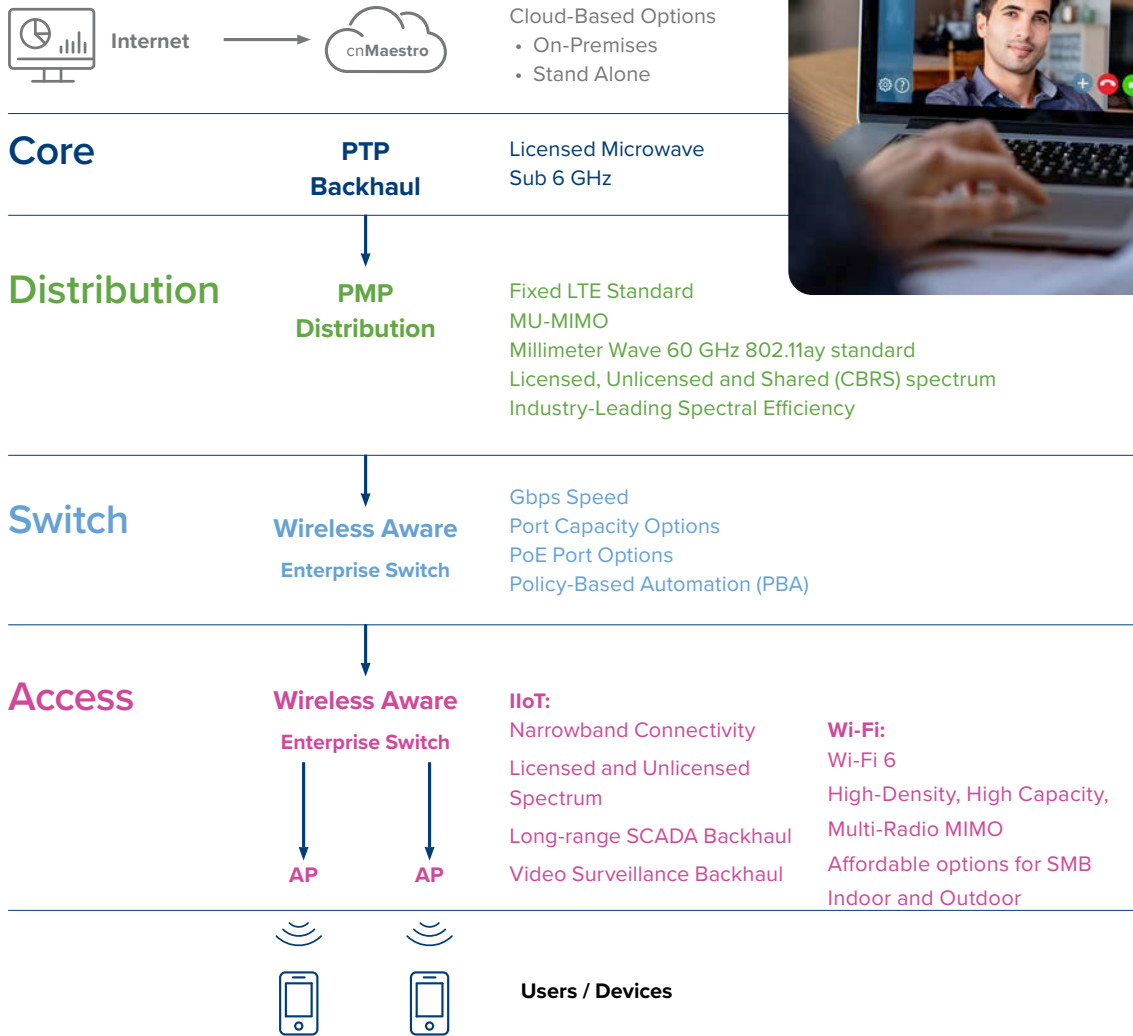

100 Gbps Wireless Performance from Cloud to Client

Leverage our experience into your connectivity solutions now and as needs evolve.

Network Architecture

WIRELESS THAT JUST WORKS: SERVICE PROVIDER

“Thanks to Cambium Networks equipment, we were able to quickly and efficiently reach remote areas that previously lacked internet service. With these solutions in place, healthcare professionals can increase the number of patients they see via telemedicine and slow the spread of COVID-19.”

Lina Saavedra, Commercial Business Administrator,
SkyNet de Columbia