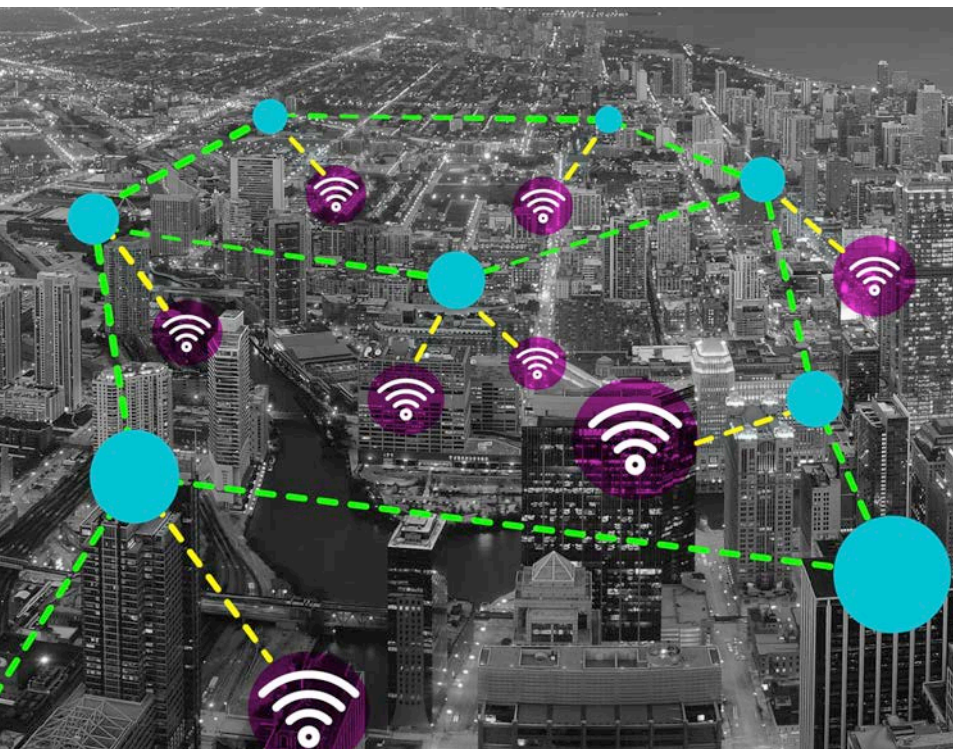

TECHNOLOGIES

- **5G**
- **CBRS**
- **Millimeter Wave**
- **Wi-Fi 6**
- **MU-MIMO**
- **Smart Antenna**