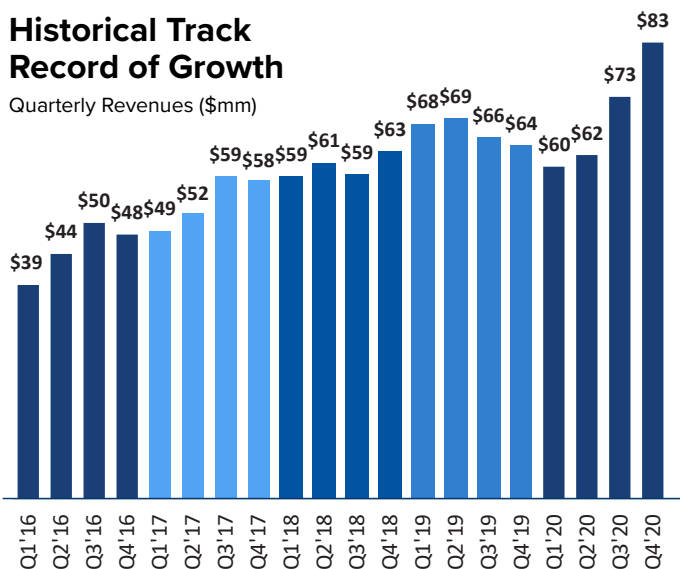

Historical Track Record of Growth

Quarterly Revenues ($mm)