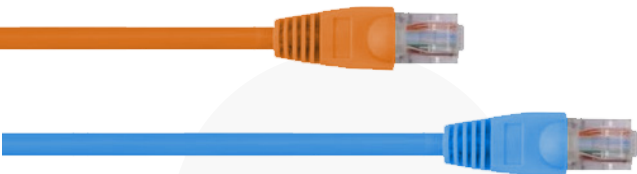

WALL MOUNTED ACCESS POINT

KEY BENEFITS

SIMPLE-TO-DEPLOY

This intelligent access point is designed to reduce the burden on IT with features like plug and play zero-touch provisioning and remote cloud based management. The XR-320 provides multiple flexible options to connect to the network with either RJ-45 or punch down blocks.

LOWER COST OF IMPLEMENTATION

Using existing in-wall cabling this versatile product can deliver instant Wi-Fi access, connectivity to multiple wired devices and pass through access for legacy devices like POTS. It eliminates the need to pull new cable to the ceiling for Wi-Fi AP deployment or new in-wall cables for additional wired devices.

DISCREET AESTHETICS

The XR-320 is designed to be compact and fit single US and UK gang wiring box for discreet wall mounting. The surface is paintable to match the aesthetic needs of the room and provides IT the ability to turn on/off LEDs.

AT A GLANCE

- High performance Gigabit Wi-Fi
- High speed wired connectivity
- Cloud based management
- Supports up to 256 devices
- No centralized controller required