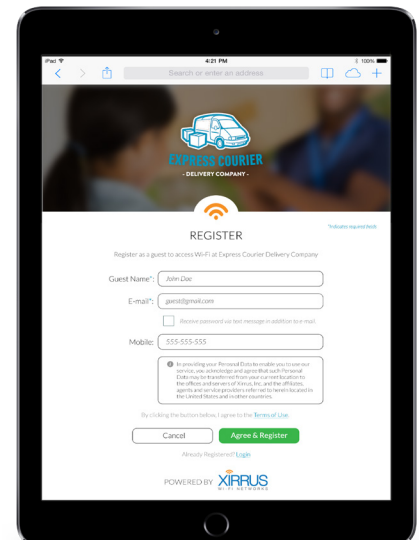

AT A GLANCE

- Cloud-hosted service streamlines IT operations
- 5x fewer steps to securely onboard personal devices
- Microsoft Office 365 (Azure) and Google Apps integration provides SSO access to Wi-Fi
- No device agents/certificates/applications required
- Dynamically create secure and encrypted personal Wi-Fi Integrates seamlessly with existing network infrastructure
- Export guest credentials for POS integration