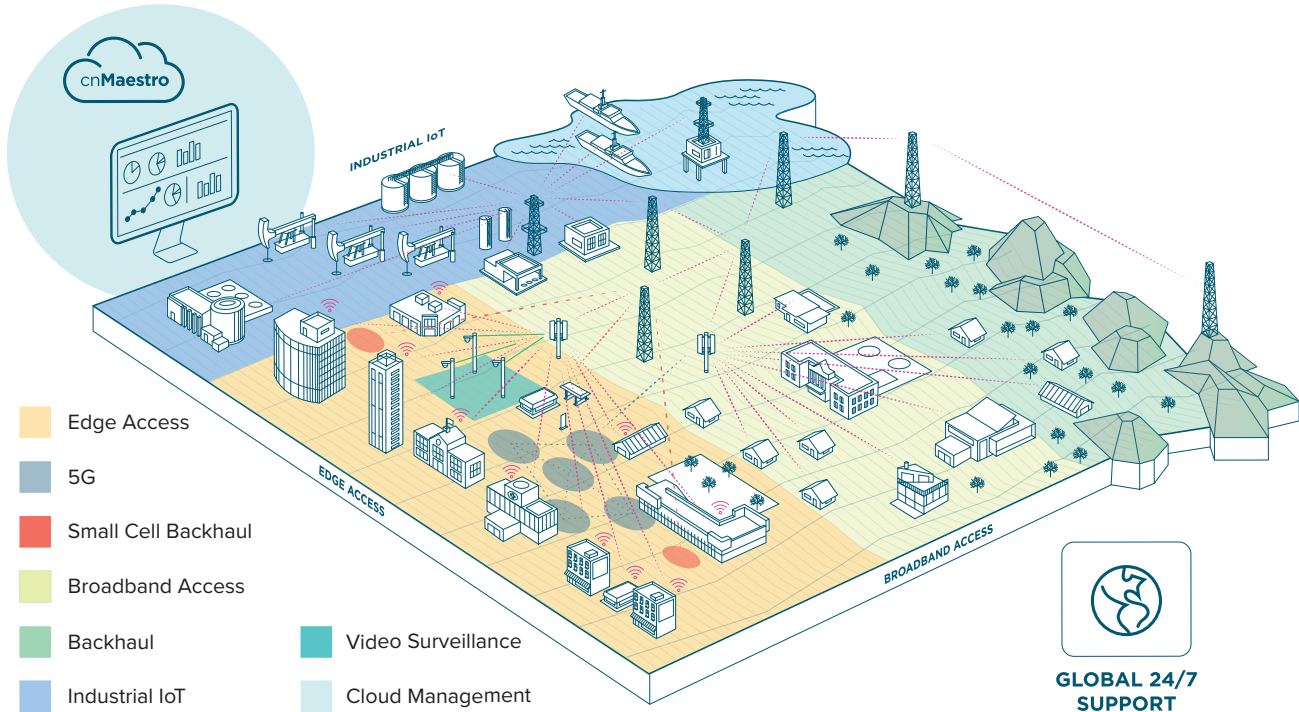

Advantages of Xirrus Wi-Fi

WITH THE EXPLOSION OF SMARTPHONES AND TABLETS, mobility has become pervasive. People expect to connect wirelessly. Organizations depend on high-bandwidth to send and receive voice, video and data, from any device to any one. Xirrus Wi-Fi APs draw from cellular tower design principles to provide wired-like reliability, increased user density and capacity plus superior security. They perform under the most demanding conditions and have lower infrastructure requirements. When integrated with business and IT objectives, they help you do more than ever before.

Cambium Networks' Gigabit wireless solutions enable municipal, enterprise and service provider operators to tailor connectivity to meet exact requirements and grow as needs evolve.

Cambium Networks applies the “best practices” of wired networking to wireless infrastructures by distributing the intelligence to the edge and outfitting Wi-Fi APs with dense multi-state radios in the same manner as a wired switch. Xirrus Wi-Fi APs work as part of a strategic IT infrastructure advantage that fuels organizations.