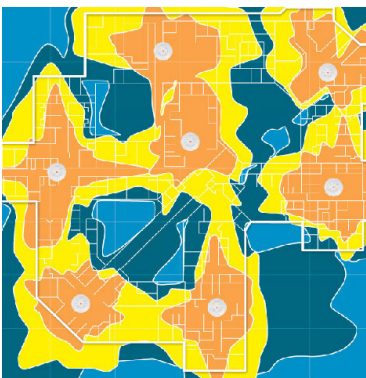

## Overview

**WITH OVER 10,000 STUDENTS** across four sites, Trafford College has placed itself firmly on the map as one of the leading providers of education and training in Greater Manchester. They offer responsive provision that meets the needs of young people, adults and employees alike. Trafford College is proud to have been recognized as ‘outstanding’ by Ofsted and to hold Beacon status, awarded only to the top eight percent of colleges nationally on the basis of their student results. The College has also been awarded National Skills Academy status for excellence in Retail, Sport & Active Leisure, Environmental Technologies and Hospitality.