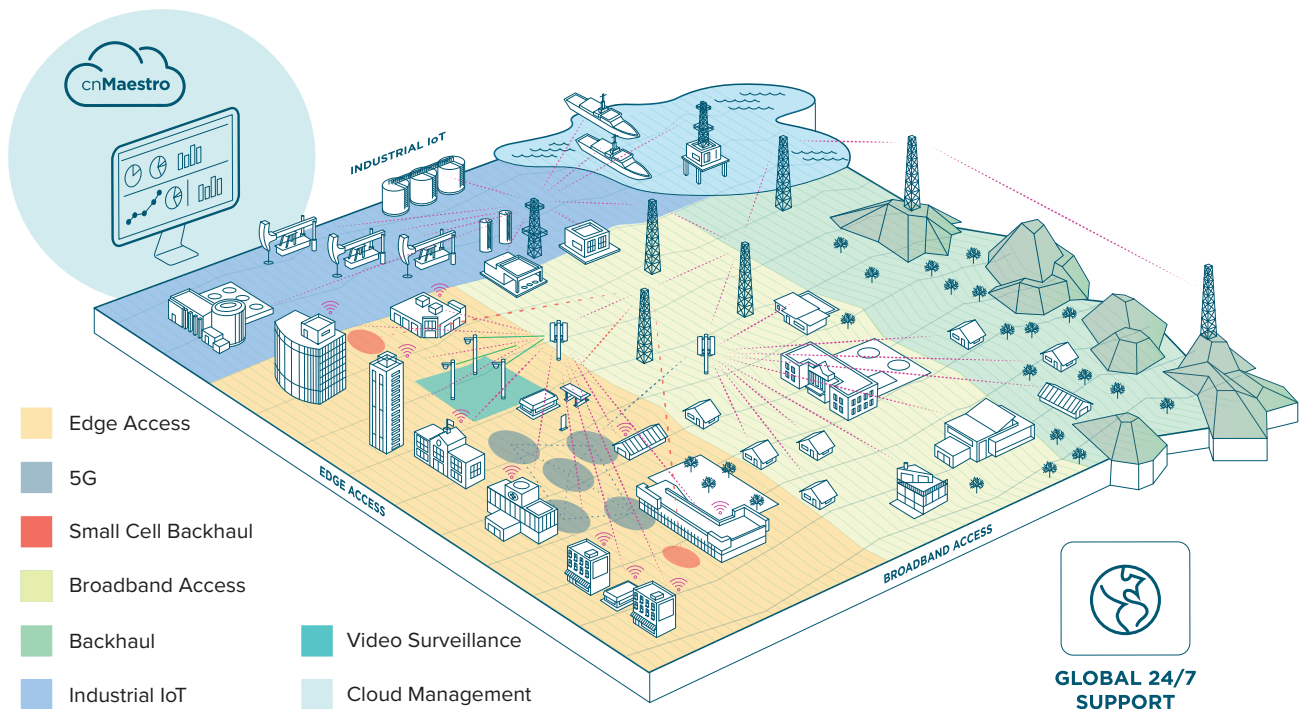

The Results

CURRENTLY, ALL VIDEO CAMERAS and the territorial video surveillance system transmit their entire data flow to the VMS (video management system) without any bottleneck limitations. Many links have further margin to transmit additional information, which can potentially be used for future system expansions.

Thanks to the throughputs achieved, the network infrastructure will allow for the transmission of additional services, which can be used for various types of applications, from ZTL access points to environmental sensors.

“We are very pleased with the overall result of the installation,” commented Dr. Salvatore Albano, Mayor of Porto Cesareo. “The equipment has ensured both the low environmental impact we wanted, and the operational efficiency and performance we needed.”