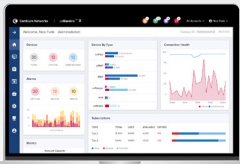

MSP Starter Kit

OPTION
1

**e410 11ac Wi-Fi
Access Point**

+

**cnMaestro X
for MSPs**

**70% Off AP
100% Off cnMaestro X**

OPTION
2

**XV2-2 Wi-Fi 6
Access Point**