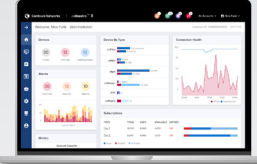

+

**cnMaestro X
for MSPs**

**70% Off AP
100% Off cnMaestro X**

OPTION
3

**XV2-2 Wi-Fi 6
Access Point**

+

**cnMaestro X
for MSPs**

+