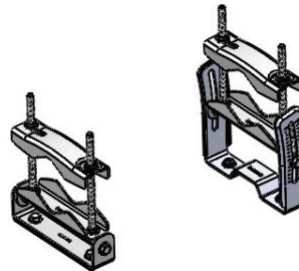

## Mounting Bracket Selection Guide

### Mounting Bracket

**N000045L002A**

Tilt Bracket Assembly

**C000000L139**

Telescope Mounting Kit

**N000065L042A**

Large Diameter Extension  
Kit for Standard Integrated  
Bracket

**C000000L136A**

cnWave Precision Mounting  
Bracket

**N000065L031A**

Mounting Bracket  
(integrated)

**C000045L100A**

5 GHz 450m AP Mounting  
Bracket Kit (A005279)

**N000900L022A**

Adjustable Pole Bracket

**C000045L101A**