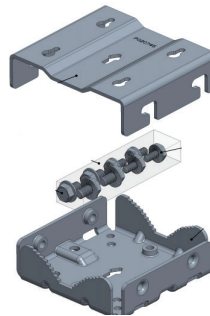

## Mounting Bracket Selection Guide

### Mounting Bracket

**N000045L002A**

Tilt Bracket Assembly

**C000000L139**

Telescope Mounting Kit

**N000065L042A**

Large Diameter Extension  
Kit for Standard Integrated  
Bracket

**C000000L136A**

cnWave Precision Mounting  
Bracket

**N000065L031A**

Mounting Bracket  
(integrated)

**C000045L100A**

5 GHz 450m AP Mounting  
Bracket Kit (A005279)

**N000900L022A**

Adjustable Pole Bracket

**C000045L101A**