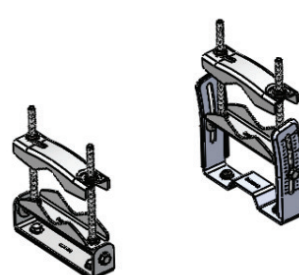

### Mounting Bracket

**N000045L002A**

Tilt Bracket Assembly

**C000000L139**

Telescope Mounting Kit

**N000065L042A**

Large Diameter Extension  
Kit for Standard Integrated  
Bracket

**C000000L136A**

cnWave Precision Mounting  
Bracket

**N000065L031A**

Mounting Bracket  
(integrated)

**C000045L100A**

5 GHz 450m AP Mounting  
Bracket Kit (A005279)

**N000900L022A**

Adjustable Pole Bracket

**C000045L101A**

3 GHz 450m AP Mounting  
Bracket Kit (A005466)