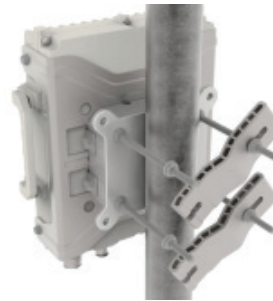

N000000L128A
cnRanger Palisade RRH
Mounting Kit

Product	Mounting Bracket
PTP 550	N000045L002A
PTP 550E	N000045L002A
PTP 670	N000045L002A
PTP 48700	N000045L002A,N000065L042A,N000065L031A
PTP 78700	N000045L002A
60GHz cnWave V1000	N000900L022A
60GHz cnWave V3000	N000900L022A, C000000L139
60GHz cnWave V5000	C000000L136A,N000045L002A
PMP 450i Connectorized	N000045L002A,N000065L042A,N000065L031A
PMP 450i Integrated AP	C000045L005A
PMP 450i Integrated SM	N000045L002A,N000065L042A,N000065L031A
5Ghz PMP 450m	C000045L100A
3Ghz PMP 450m	C000045L101A
ePMP 3000	N000900L060A
ePMP Force 180	N000900L022A
ePMP Force 300-16	N000900L022A
3GHz cnRanger RRH	N000000L128A
2GHz cnRanger RRH	N000000L128A

ABOUT CAMBIUM NETWORKS

Cambium Networks empowers millions of people with wireless connectivity worldwide. Its wireless portfolio is used by commercial and government network operators as well as broadband service providers to connect people, places and things. With a single network architecture spanning fixed wireless and Wi-Fi, Cambium Networks enables operators to achieve maximum performance with minimal spectrum. End-to-end cloud management transforms networks into dynamic environments that evolve to meet changing needs with minimal physical human intervention. Cambium Networks empowers a growing ecosystem of partners who design and deliver gigabit wireless solutions that just work.